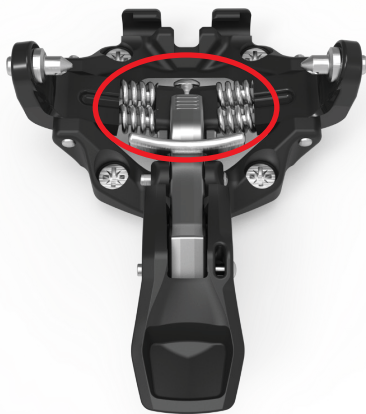

"This questionnaire will help you know whether or not your Armada Tracer pin bindings need an in-store safety inspection."

Q1: What color are the springs of my Armada Tracer bindings?

Natural Grey

Black

"All good, your bindings are not part of the recall, you can keep using your skis as usual."